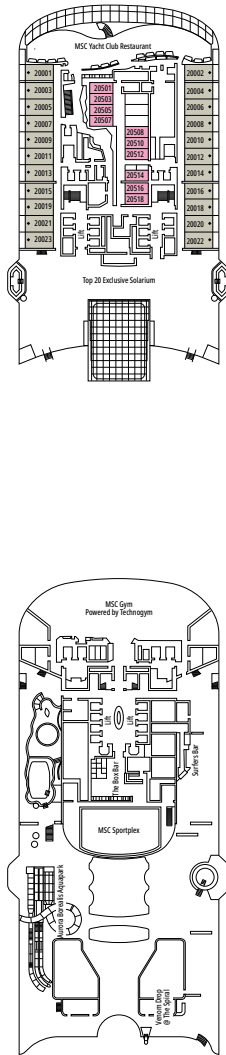

DECK 20
LISBON