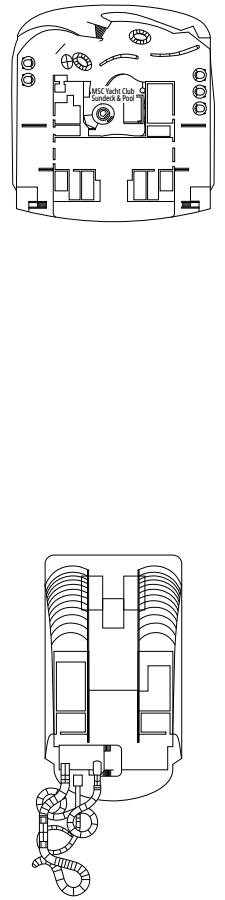

DECK 22
AMSTERDAM