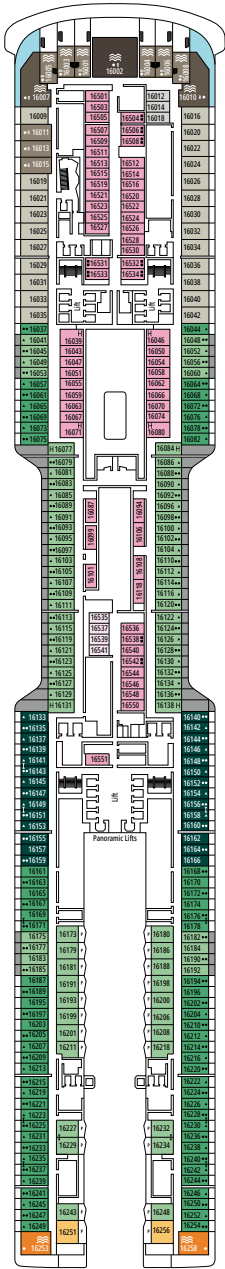

DECK 16
BERN