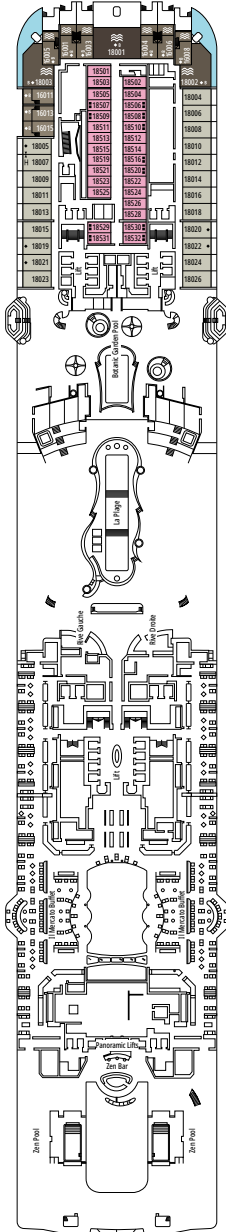

DECK 18
ATHENS