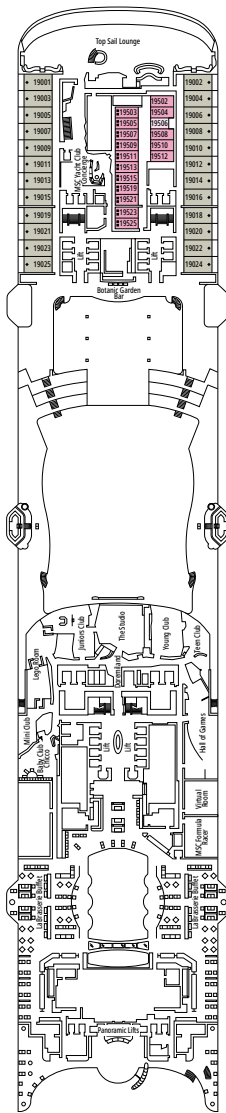

DECK 19
PARIS