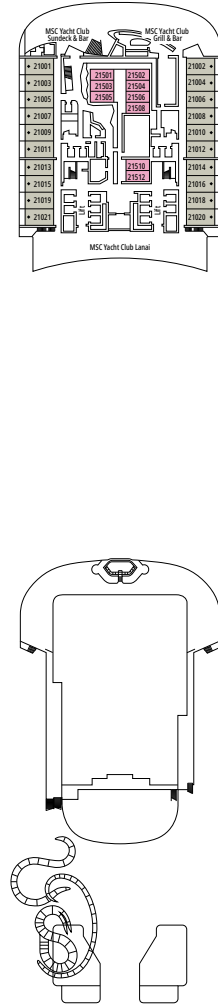

DECK 21
VALLETTA