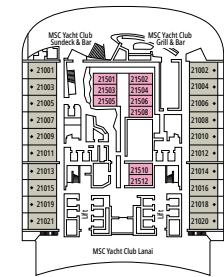

WORLD GALLERIA

MSC LUNA PARK ARENA

DECK 4
GALVESTON

DECK 5
COZUMEL

DECK 6
NASSAU

DECK 7
SANTOS

DECK 8
MIAMI

LA FOGLIA RESTAURANT

FIZZ - CHAMPAGNE BAR

DECK 9 SEATTLE

DECK 10 PORT CANAVERAL

DECK 11 HALIFAX

DECK 12 LOS ANGELES

DECK 14 MONTEVIDEO

DECK 15 RIO DE JANEIRO

BOTANIC GARDEN POOL

MSC YACHT CLUB RESTAURANT

DECK 16
FORT-DE-FRANCE

DECK 18
BUENOS AIRES

DECK 19
NEW YORK

DECK 20
OCEAN CAY

DECK 21
SAN JUAN

DECK 22
OCHO RIOS