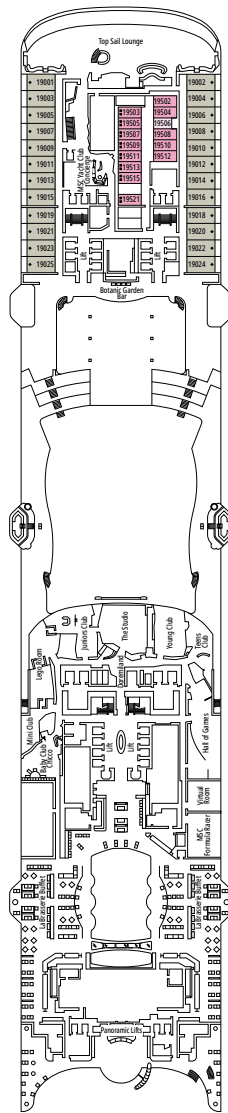

DECK 16
FORT-DE-FRANCE

DECK 18
BUENOS AIRES

DECK 19
NEW YORK

DECK 20
OCEAN CAY

DECK 21
SAN JUAN

DECK 22
OCHO RIOS