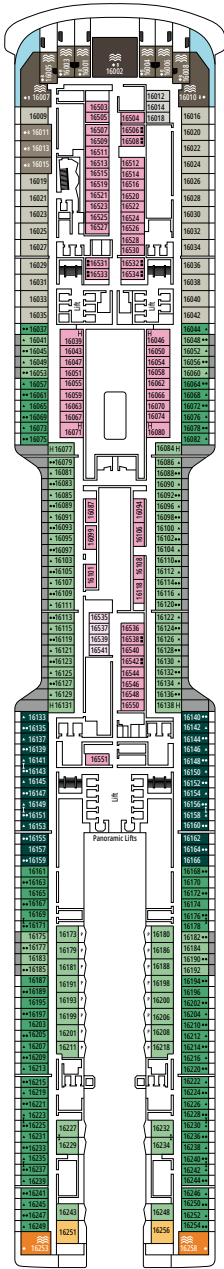

DECK 16
FORT-DE-FRANCE

DECK 18
BUENOS AIRES

DECK 19
NEW YORK

DECK 20
OCEAN CAY

DECK 21
SAN JUAN

DECK 22
OCHO RIOS