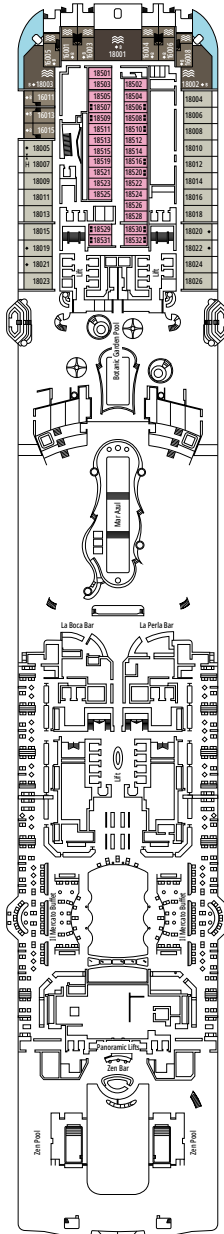

DECK 16
FORT-DE-FRANCE

DECK 18
BUENOS AIRES

DECK 19
NEW YORK

DECK 20
OCEAN CAY

DECK 21
SAN JUAN

DECK 22
OCHO RIOS