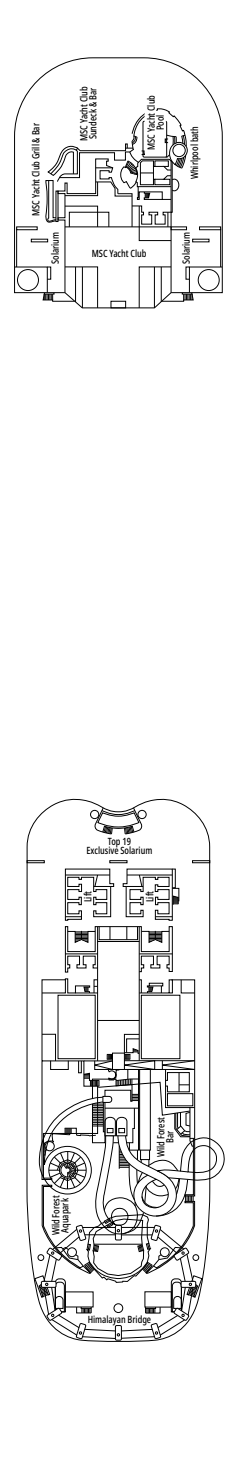

DECK PLANS & ACCOMMODATIONS

2.421 CABINS
6.334 GUESTS

MSC YACHT CLUB DUPLEX SUITE WITH WHIRLPOOL

LEGEND

▲	Sofa bed
◆	Double sofa bed
■	3 rd bed is a pullman bed
■ ■	3 rd and 4 th beds are pullman beds
● ●	Bunk bed or sofa that can be converted into bunk bed (3 rd and 4 th beds); bunk beds are not suitable for children under the age of 6.
↔	Connecting cabins
H	Cabin for guests with disabilities or reduced mobility
B	Cabin with bathtub
BS	Cabin with bathtub and shower
⦿	Cabin with obstructed view
⊞	Terrace with whirlpool bath
▒	Balcony with partial or lateral view
▒	Balcony with metal balustrade
▒	Balcony with half glass half metal balustrade

CABIN CATEGORIES

Cabin Category	Code	Capacity
MSC Yacht Club Royal Suite	YC3	15
MSC Yacht Club Duplex Suite with whirlpool	YJD	9-12
MSC Yacht Club Deluxe Suite	YC1	14-18
MSC Yacht Club Interior Suite	YIN	14-16
Grand Suite Aurea with terrace and whirlpool	SXJ	12
Premium Suite Aurea with terrace and whirlpool	SLJ	9-13
Premium Suite Aurea	SL1	9-14
Deluxe Balcony Aurea	BA	11-13
Deluxe Balcony	BR3	13-14
Deluxe Balcony	BR2	11-12
Deluxe Balcony	BR1	8-10
Deluxe Balcony with partial view	BP	8-14
Studio Balcony	BS	13-14
Premium Ocean View	OL2	9-11
Deluxe Ocean View	OR1	5
Junior Ocean View ^{°°}	OM2	8
Junior Ocean View with obstructed view ^{°°}	OO	8
Deluxe Interior	IR2	11-14
Deluxe Interior	IR1	5-10
Studio Interior [°]	IS	5-14

[°] Single cabin with reduced size bed (140x200cm).

^{°°} Reduced size bed (140x200cm).

- Our ships offer the possibility of combining 2 or 3 connecting cabins.
- All cabins have one double bed convertible to two single beds except for IS.
- 3rd and 4th beds available in all categories except for IS, OO, OM2, BS and YIN.
- 5th and 6th beds available in OL2 and SL1.
- Cabins 13265, 13376, 14235, 14278 have only bunk bed.

DECK 14
MAGRITTE

DECK 15
CÉZANNE

DECK 16
VELÁZQUEZ

DECK 18
GAUGUIN

DECK 19
DEGÁS