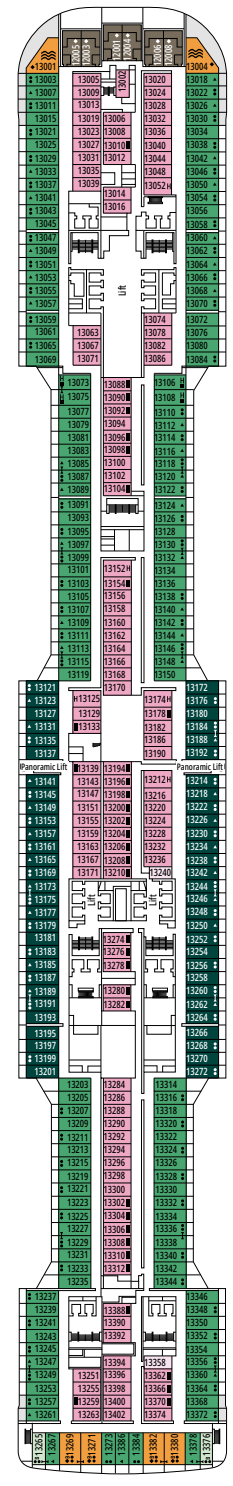

DECK 13
GOYA