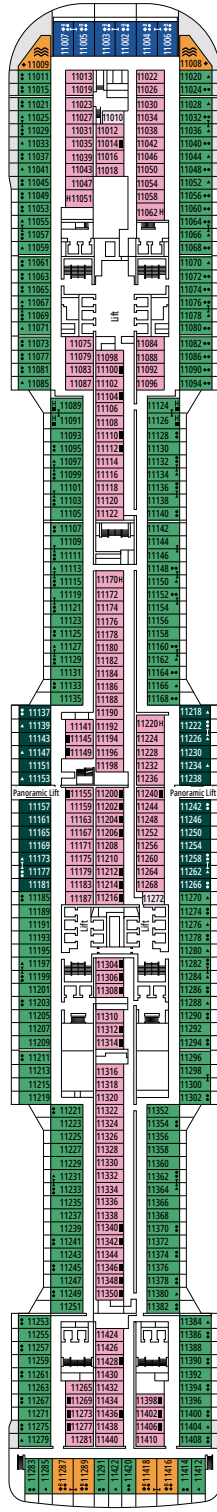

DECK 11
DALÍ