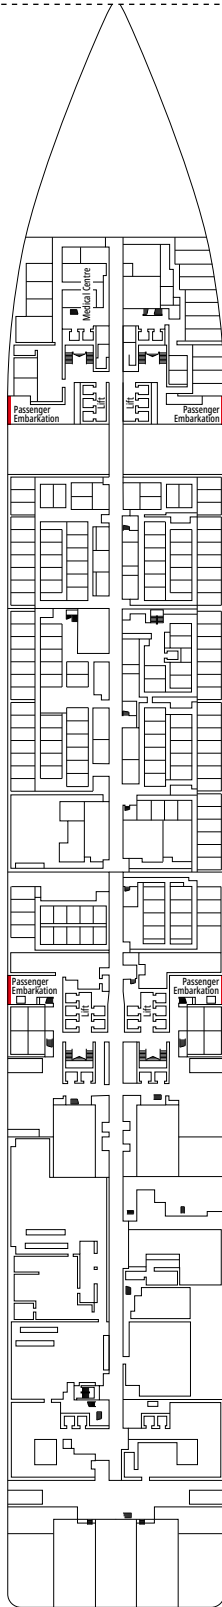

DECK PLANS & ACCOMMODATIONS

2.421 CABINS
6.334 GUESTS

MSC YACHT CLUB DUPLEX SUITE WITH WHIRLPOOL

LEGEND

▲	Sofa bed
◆	Double sofa bed
■	3 rd bed is a pullman bed
■ ■	3 rd and 4 th beds are pullman beds
● ●	Bunk bed or sofa that can be converted into bunk bed (3 rd and 4 th beds); bunk beds are not suitable for children under the age of 6.
↔	Connecting cabins
H	Cabin for guests with disabilities or reduced mobility
B	Cabin with bathtub
BS	Cabin with bathtub and shower
⦿	Cabin with obstructed view
⊞	Terrace with whirlpool bath
▒	Balcony with partial or lateral view
▒	Balcony with metal balustrade
▒	Balcony with half glass half metal balustrade

CABIN CATEGORIES

Cabin Category	Code	Capacity
MSC Yacht Club Royal Suite	YC3	15
MSC Yacht Club Duplex Suite with whirlpool	YJD	9-12
MSC Yacht Club Deluxe Suite	YC1	14-18
MSC Yacht Club Interior Suite	YIN	14-16
Grand Suite Aurea with terrace and whirlpool	SXJ	12
Premium Suite Aurea with terrace and whirlpool	SLJ	9-13
Premium Suite Aurea	SL1	9-14
Deluxe Balcony Aurea	BA	11-13
Deluxe Balcony	BR3	13-14
Deluxe Balcony	BR2	11-12
Deluxe Balcony	BR1	8-10
Deluxe Balcony with partial view	BP	8-14
Studio Balcony	BS	13-14
Premium Ocean View	OL2	9-11
Deluxe Ocean View	OR1	5
Junior Ocean View ^{°°}	OM2	8
Junior Ocean View with obstructed view ^{°°}	OO	8
Deluxe Interior	IR2	11-14
Deluxe Interior	IR1	5-10
Studio Interior [°]	IS	5-14

[°] Single cabin with reduced size bed (140x200cm).

^{°°} Reduced size bed (140x200cm).

- Our ships offer the possibility of combining 2 or 3 connecting cabins.
- All cabins have one double bed convertible to two single beds except for IS.
- 3rd and 4th beds available in all categories except for IS, OO, OM2, BS and YIN.
- 5th and 6th beds available in OL2 and SL1.
- Cabins 13265, 13376, 14235, 14278 have only bunk bed.

SPORTS BAR

GALLERIA GRANDIOSA

DECK 4
PICASSO

DECK 5
CARAVAGGIO

DECK 6
LEONARDO DA VINCI

DECK 7
MICHELANGELO

DECK 8
MONET

THÉÂTRE LA COMÉDIE