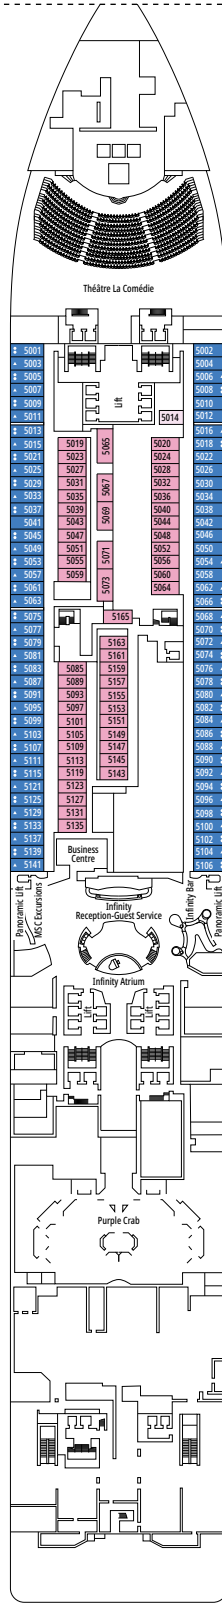

DECK PLANS & ACCOMMODATIONS

2.421 CABINS
6.334 GUESTS

MSC YACHT CLUB DUPLEX SUITE WITH WHIRLPOOL

LEGEND

▲	Sofa bed
◆	Double sofa bed
■	3 rd bed is a pullman bed
■ ■	3 rd and 4 th beds are pullman beds
● ●	Bunk bed or sofa that can be converted into bunk bed (3 rd and 4 th beds); bunk beds are not suitable for children under the age of 6.
↔	Connecting cabins
H	Cabin for guests with disabilities or reduced mobility
B	Cabin with bathtub
BS	Cabin with bathtub and shower
⦿	Cabin with obstructed view
⊞	Terrace with whirlpool bath
▒	Balcony with partial or lateral view
▒	Balcony with metal balustrade
▒	Balcony with half glass half metal balustrade

CABIN CATEGORIES

Cabin Category	Code	Capacity
MSC Yacht Club Royal Suite	YC3	15
MSC Yacht Club Duplex Suite with whirlpool	YJD	9-12
MSC Yacht Club Deluxe Suite	YC1	14-18
MSC Yacht Club Interior Suite	YIN	14-16
Grand Suite Aurea with terrace and whirlpool	SXJ	12
Premium Suite Aurea with terrace and whirlpool	SLJ	9-13
Premium Suite Aurea	SL1	9-14
Deluxe Balcony Aurea	BA	11-13
Deluxe Balcony	BR3	13-14
Deluxe Balcony	BR2	11-12
Deluxe Balcony	BR1	8-10
Deluxe Balcony with partial view	BP	8-14
Studio Balcony	BS	13-14
Premium Ocean View	OL2	9-11
Deluxe Ocean View	OR1	5
Junior Ocean View ^{°°}	OM2	8
Junior Ocean View with obstructed view ^{°°}	OO	8
Deluxe Interior	IR2	11-14
Deluxe Interior	IR1	5-10
Studio Interior [°]	IS	5-14

[°] Single cabin with reduced size bed (140x200cm).

^{°°} Reduced size bed (140x200cm).

- Our ships offer the possibility of combining 2 or 3 connecting cabins.
- All cabins have one double bed convertible to two single beds except for IS.
- 3rd and 4th beds available in all categories except for IS, OO, OM2, BS and YIN.
- 5th and 6th beds available in OL2 and SL1.
- Cabins 13265, 13376, 14235, 14278 have only bunk bed.

SPORTS BAR

GALLERIA GRANDIOSA

DECK 4
PICASSO

DECK 5
CARAVAGGIO

DECK 6
LEONARDO DA VINCI

DECK 7
MICHELANGELO

DECK 8
MONET

THÉÂTRE LA COMÉDIE