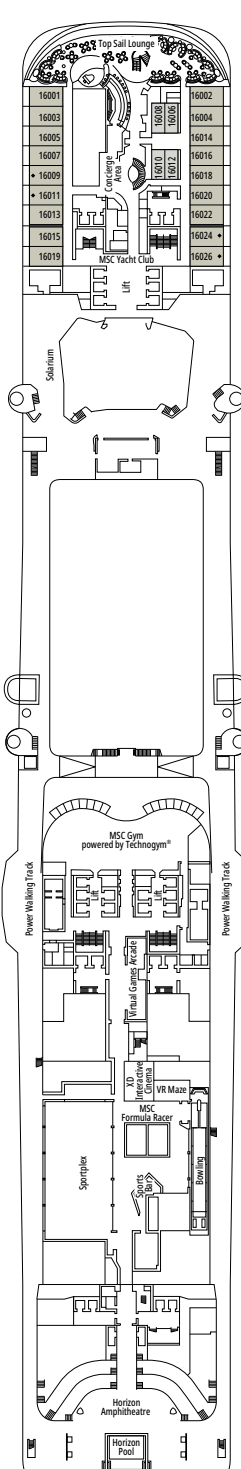

DECK PLANS & ACCOMMODATIONS

2.421 CABINS
6.334 GUESTS

MSC YACHT CLUB DUPLEX SUITE WITH WHIRLPOOL

LEGEND

▲	Sofa bed
◆	Double sofa bed
■	3 rd bed is a pullman bed
■ ■	3 rd and 4 th beds are pullman beds
● ●	Bunk bed or sofa that can be converted into bunk bed (3 rd and 4 th beds); bunk beds are not suitable for children under the age of 6.
↔	Connecting cabins
H	Cabin for guests with disabilities or reduced mobility
B	Cabin with bathtub
BS	Cabin with bathtub and shower
⦿	Cabin with obstructed view
⊞	Terrace with whirlpool bath
▒	Balcony with partial or lateral view
▒	Balcony with metal balustrade
▒	Balcony with half glass half metal balustrade

CABIN CATEGORIES

Cabin Category	Code	Capacity
MSC Yacht Club Royal Suite	YC3	15
MSC Yacht Club Duplex Suite with whirlpool	YJD	9-12
MSC Yacht Club Deluxe Suite	YC1	14-18
MSC Yacht Club Interior Suite	YIN	14-16
Grand Suite Aurea with terrace and whirlpool	SXJ	12
Premium Suite Aurea with terrace and whirlpool	SLJ	9-13
Premium Suite Aurea	SL1	9-14
Deluxe Balcony Aurea	BA	11-13
Deluxe Balcony	BR3	13-14
Deluxe Balcony	BR2	11-12
Deluxe Balcony	BR1	8-10
Deluxe Balcony with partial view	BP	8-14
Studio Balcony	BS	13-14
Premium Ocean View	OL2	9-11
Deluxe Ocean View	OR1	5
Junior Ocean View ^{°°}	OM2	8
Junior Ocean View with obstructed view ^{°°}	OO	8
Deluxe Interior	IR2	11-14
Deluxe Interior	IR1	5-10
Studio Interior [°]	IS	5-14

[°] Single cabin with reduced size bed (140x200cm).

^{°°} Reduced size bed (140x200cm).

- Our ships offer the possibility of combining 2 or 3 connecting cabins.
- All cabins have one double bed convertible to two single beds except for IS.
- 3rd and 4th beds available in all categories except for IS, OO, OM2, BS and YIN.
- 5th and 6th beds available in OL2 and SL1.
- Cabins 13265, 13376, 14235, 14278 have only bunk bed.

DECK 14
MAGRITTE

DECK 15
CÉZANNE

DECK 16
VELÁZQUEZ

DECK 18
GAUGUIN

DECK 19
DEGÁS