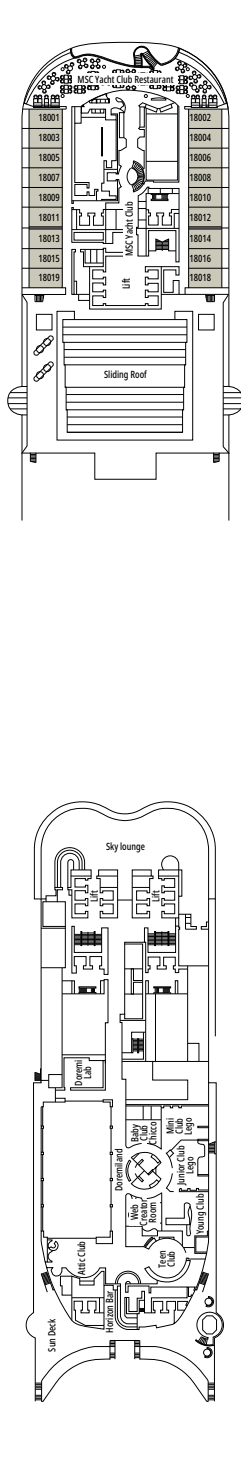

DECK PLANS & ACCOMMODATIONS

2.421 CABINS
6.334 GUESTS

MSC YACHT CLUB DUPLEX SUITE WITH WHIRLPOOL

LEGEND

▲	Sofa bed
◆	Double sofa bed
■	3 rd bed is a pullman bed
■ ■	3 rd and 4 th beds are pullman beds
● ●	Bunk bed or sofa that can be converted into bunk bed (3 rd and 4 th beds); bunk beds are not suitable for children under the age of 6.
↔	Connecting cabins
H	Cabin for guests with disabilities or reduced mobility
B	Cabin with bathtub
BS	Cabin with bathtub and shower
⦿	Cabin with obstructed view
⊞	Terrace with whirlpool bath
▒	Balcony with partial or lateral view
▒	Balcony with metal balustrade
▒	Balcony with half glass half metal balustrade

CABIN CATEGORIES

Cabin Category	Code	Capacity
MSC Yacht Club Royal Suite	YC3	15
MSC Yacht Club Duplex Suite with whirlpool	YJD	9-12
MSC Yacht Club Deluxe Suite	YC1	14-18
MSC Yacht Club Interior Suite	YIN	14-16
Grand Suite Aurea with terrace and whirlpool	SXJ	12
Premium Suite Aurea with terrace and whirlpool	SLJ	9-13
Premium Suite Aurea	SL1	9-14
Deluxe Balcony Aurea	BA	11-13
Deluxe Balcony	BR3	13-14
Deluxe Balcony	BR2	11-12
Deluxe Balcony	BR1	8-10
Deluxe Balcony with partial view	BP	8-14
Studio Balcony	BS	13-14
Premium Ocean View	OL2	9-11
Deluxe Ocean View	OR1	5
Junior Ocean View ^{°°}	OM2	8
Junior Ocean View with obstructed view ^{°°}	OO	8
Deluxe Interior	IR2	11-14
Deluxe Interior	IR1	5-10
Studio Interior [°]	IS	5-14

[°] Single cabin with reduced size bed (140x200cm).

^{°°} Reduced size bed (140x200cm).

- Our ships offer the possibility of combining 2 or 3 connecting cabins.
- All cabins have one double bed convertible to two single beds except for IS.
- 3rd and 4th beds available in all categories except for IS, OO, OM2, BS and YIN.
- 5th and 6th beds available in OL2 and SL1.
- Cabins 13265, 13376, 14235, 14278 have only bunk bed.

DECK 14
MAGRITTE

DECK 15
CÉZANNE

DECK 16
VELÁZQUEZ

DECK 18
GAUGUIN

DECK 19
DEGÁS