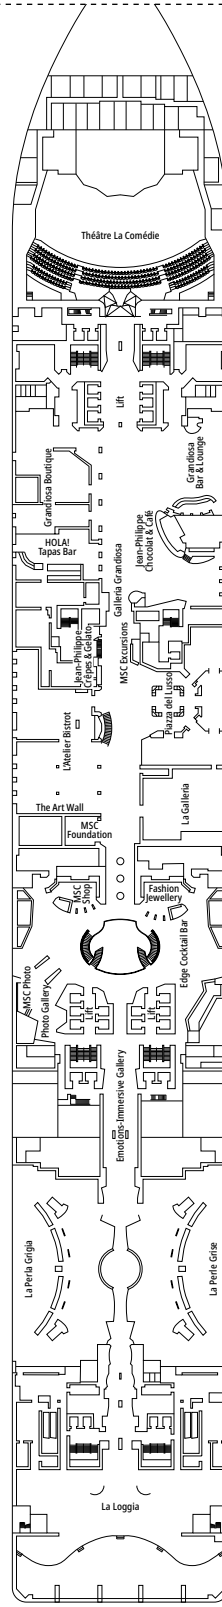

DECK PLANS & ACCOMMODATIONS

2.421 CABINS
6.334 GUESTS

MSC YACHT CLUB DUPLEX SUITE WITH WHIRLPOOL

LEGEND

▲	Sofa bed
◆	Double sofa bed
■	3 rd bed is a pullman bed
■ ■	3 rd and 4 th beds are pullman beds
● ●	Bunk bed or sofa that can be converted into bunk bed (3 rd and 4 th beds); bunk beds are not suitable for children under the age of 6.
↔	Connecting cabins
H	Cabin for guests with disabilities or reduced mobility
B	Cabin with bathtub
BS	Cabin with bathtub and shower
⦿	Cabin with obstructed view
⊞	Terrace with whirlpool bath
▒	Balcony with partial or lateral view
▒	Balcony with metal balustrade
▒	Balcony with half glass half metal balustrade

CABIN CATEGORIES

Cabin Category	Code	Capacity
MSC Yacht Club Royal Suite	YC3	15
MSC Yacht Club Duplex Suite with whirlpool	YJD	9-12
MSC Yacht Club Deluxe Suite	YC1	14-18
MSC Yacht Club Interior Suite	YIN	14-16
Grand Suite Aurea with terrace and whirlpool	SXJ	12
Premium Suite Aurea with terrace and whirlpool	SLJ	9-13
Premium Suite Aurea	SL1	9-14
Deluxe Balcony Aurea	BA	11-13
Deluxe Balcony	BR3	13-14
Deluxe Balcony	BR2	11-12
Deluxe Balcony	BR1	8-10
Deluxe Balcony with partial view	BP	8-14
Studio Balcony	BS	13-14
Premium Ocean View	OL2	9-11
Deluxe Ocean View	OR1	5
Junior Ocean View ^{°°}	OM2	8
Junior Ocean View with obstructed view ^{°°}	OO	8
Deluxe Interior	IR2	11-14
Deluxe Interior	IR1	5-10
Studio Interior [°]	IS	5-14

[°] Single cabin with reduced size bed (140x200cm).

^{°°} Reduced size bed (140x200cm).

- Our ships offer the possibility of combining 2 or 3 connecting cabins.
- All cabins have one double bed convertible to two single beds except for IS.
- 3rd and 4th beds available in all categories except for IS, OO, OM2, BS and YIN.
- 5th and 6th beds available in OL2 and SL1.
- Cabins 13265, 13376, 14235, 14278 have only bunk bed.

SPORTS BAR

GALLERIA GRANDIOSA

DECK 4
PICASSO

DECK 5
CARAVAGGIO

DECK 6
LEONARDO DA VINCI

DECK 7
MICHELANGELO

DECK 8
MONET

THÉÂTRE LA COMÉDIE