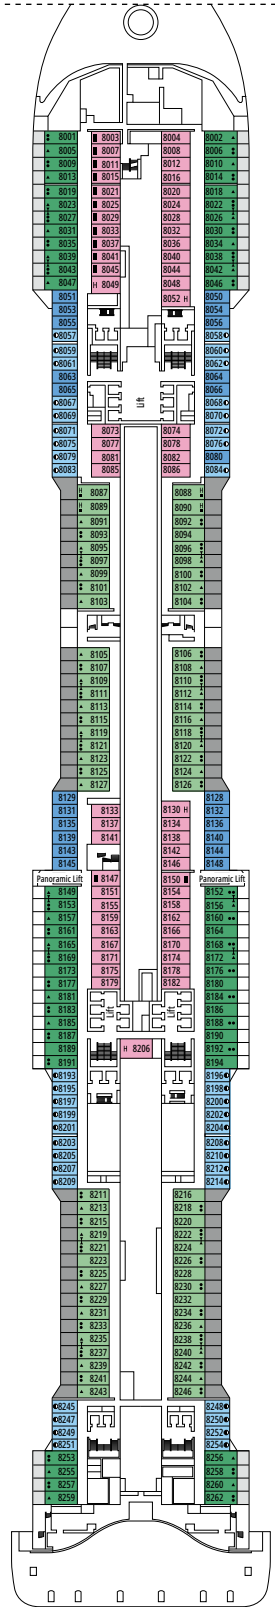

DECK PLANS & ACCOMMODATIONS

2.421 CABINS
6.334 GUESTS

MSC YACHT CLUB DUPLEX SUITE WITH WHIRLPOOL

LEGEND

▲	Sofa bed
◆	Double sofa bed
■	3 rd bed is a pullman bed
■ ■	3 rd and 4 th beds are pullman beds
● ●	Bunk bed or sofa that can be converted into bunk bed (3 rd and 4 th beds); bunk beds are not suitable for children under the age of 6.
↔	Connecting cabins
H	Cabin for guests with disabilities or reduced mobility
B	Cabin with bathtub
BS	Cabin with bathtub and shower
⦿	Cabin with obstructed view
⊞	Terrace with whirlpool bath
▒	Balcony with partial or lateral view
▒	Balcony with metal balustrade
▒	Balcony with half glass half metal balustrade

CABIN CATEGORIES

Cabin Category	Code	Capacity
MSC Yacht Club Royal Suite	YC3	15
MSC Yacht Club Duplex Suite with whirlpool	YJD	9-12
MSC Yacht Club Deluxe Suite	YC1	14-18
MSC Yacht Club Interior Suite	YIN	14-16
Grand Suite Aurea with terrace and whirlpool	SXJ	12
Premium Suite Aurea with terrace and whirlpool	SLJ	9-13
Premium Suite Aurea	SL1	9-14
Deluxe Balcony Aurea	BA	11-13
Deluxe Balcony	BR3	13-14
Deluxe Balcony	BR2	11-12
Deluxe Balcony	BR1	8-10
Deluxe Balcony with partial view	BP	8-14
Studio Balcony	BS	13-14
Premium Ocean View	OL2	9-11
Deluxe Ocean View	OR1	5
Junior Ocean View ^{°°}	OM2	8
Junior Ocean View with obstructed view ^{°°}	OO	8
Deluxe Interior	IR2	11-14
Deluxe Interior	IR1	5-10
Studio Interior [°]	IS	5-14

[°] Single cabin with reduced size bed (140x200cm).

^{°°} Reduced size bed (140x200cm).

- Our ships offer the possibility of combining 2 or 3 connecting cabins.
- All cabins have one double bed convertible to two single beds except for IS.
- 3rd and 4th beds available in all categories except for IS, OO, OM2, BS and YIN.
- 5th and 6th beds available in OL2 and SL1.
- Cabins 13265, 13376, 14235, 14278 have only bunk bed.

SPORTS BAR

GALLERIA GRANDIOSA

DECK 4
PICASSO

DECK 5
CARAVAGGIO

DECK 6
LEONARDO DA VINCI

DECK 7
MICHELANGELO

DECK 8
MONET

THÉÂTRE LA COMÉDIE