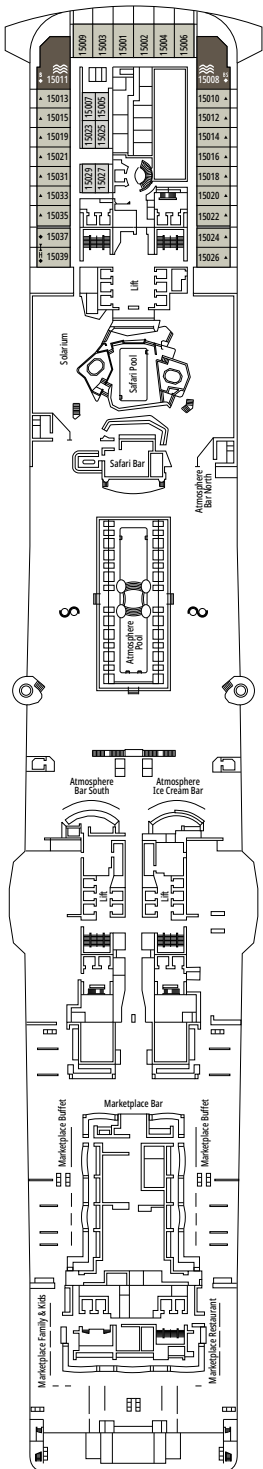

DECK PLANS & ACCOMMODATIONS

2.421 CABINS
6.334 GUESTS

MSC YACHT CLUB DUPLEX SUITE WITH WHIRLPOOL

LEGEND

▲	Sofa bed
◆	Double sofa bed
■	3 rd bed is a pullman bed
■ ■	3 rd and 4 th beds are pullman beds
● ●	Bunk bed or sofa that can be converted into bunk bed (3 rd and 4 th beds); bunk beds are not suitable for children under the age of 6.
↔	Connecting cabins
H	Cabin for guests with disabilities or reduced mobility
B	Cabin with bathtub
BS	Cabin with bathtub and shower
⦿	Cabin with obstructed view
⊞	Terrace with whirlpool bath
▒	Balcony with partial or lateral view
▒	Balcony with metal balustrade
▒	Balcony with half glass half metal balustrade

CABIN CATEGORIES

Cabin Category	Code	Capacity
MSC Yacht Club Royal Suite	YC3	15
MSC Yacht Club Duplex Suite with whirlpool	YJD	9-12
MSC Yacht Club Deluxe Suite	YC1	14-18
MSC Yacht Club Interior Suite	YIN	14-16
Grand Suite Aurea with terrace and whirlpool	SXJ	12
Premium Suite Aurea with terrace and whirlpool	SLJ	9-13
Premium Suite Aurea	SL1	9-14
Deluxe Balcony Aurea	BA	11-13
Deluxe Balcony	BR3	13-14
Deluxe Balcony	BR2	11-12
Deluxe Balcony	BR1	8-10
Deluxe Balcony with partial view	BP	8-14
Studio Balcony	BS	13-14
Premium Ocean View	OL2	9-11
Deluxe Ocean View	OR1	5
Junior Ocean View ^{°°}	OM2	8
Junior Ocean View with obstructed view ^{°°}	OO	8
Deluxe Interior	IR2	11-14
Deluxe Interior	IR1	5-10
Studio Interior [°]	IS	5-14

[°] Single cabin with reduced size bed (140x200cm).

^{°°} Reduced size bed (140x200cm).

- Our ships offer the possibility of combining 2 or 3 connecting cabins.
- All cabins have one double bed convertible to two single beds except for IS.
- 3rd and 4th beds available in all categories except for IS, OO, OM2, BS and YIN.
- 5th and 6th beds available in OL2 and SL1.
- Cabins 13265, 13376, 14235, 14278 have only bunk bed.

DECK 14
MAGRITTE

DECK 15
CÉZANNE

DECK 16
VELÁZQUEZ

DECK 18
GAUGUIN

DECK 19
DEGÁS