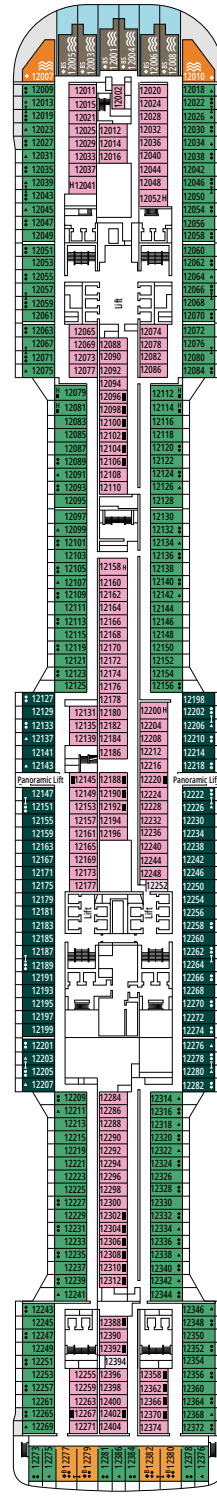

DECK 12
RAFFAELLO