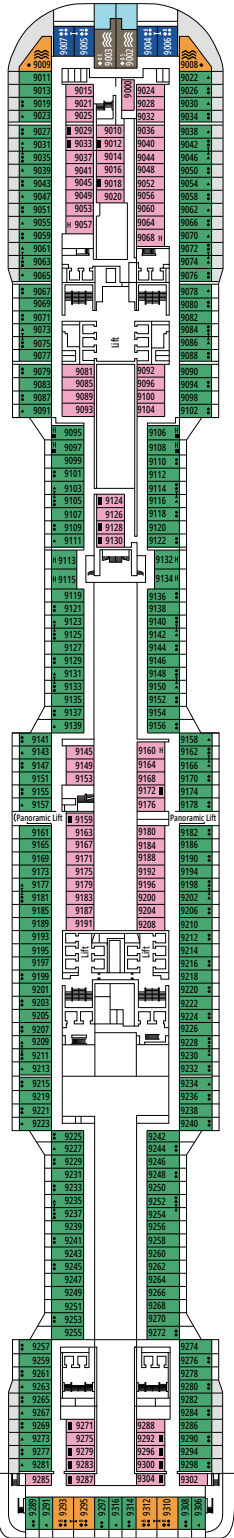

DECK 9
VAN GOGH