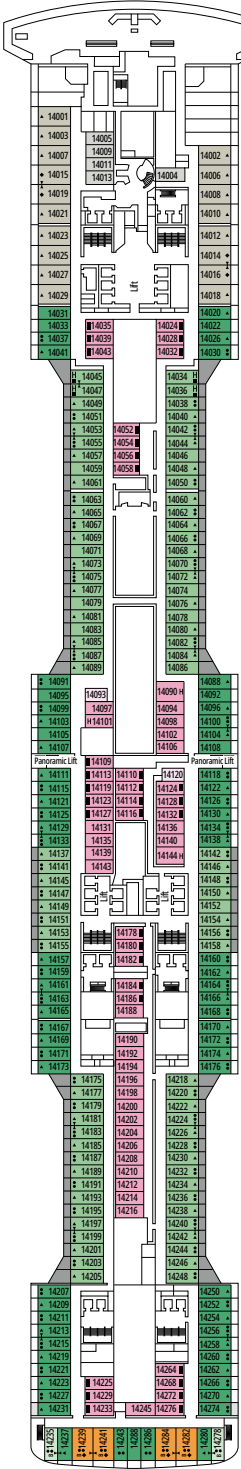

DECK PLANS & ACCOMMODATIONS

2.421 CABINS
6.334 GUESTS

MSC YACHT CLUB DUPLEX SUITE WITH WHIRLPOOL

LEGEND

▲	Sofa bed
◆	Double sofa bed
■	3 rd bed is a pullman bed
■ ■	3 rd and 4 th beds are pullman beds
● ●	Bunk bed or sofa that can be converted into bunk bed (3 rd and 4 th beds); bunk beds are not suitable for children under the age of 6.
↔	Connecting cabins
H	Cabin for guests with disabilities or reduced mobility
B	Cabin with bathtub
BS	Cabin with bathtub and shower
⦿	Cabin with obstructed view
⊞	Terrace with whirlpool bath
▒	Balcony with partial or lateral view
▒	Balcony with metal balustrade
▒	Balcony with half glass half metal balustrade

CABIN CATEGORIES

Cabin Category	Code	Capacity
MSC Yacht Club Royal Suite	YC3	15
MSC Yacht Club Duplex Suite with whirlpool	YJD	9-12
MSC Yacht Club Deluxe Suite	YC1	14-18
MSC Yacht Club Interior Suite	YIN	14-16
Grand Suite Aurea with terrace and whirlpool	SXJ	12
Premium Suite Aurea with terrace and whirlpool	SLJ	9-13
Premium Suite Aurea	SL1	9-14
Deluxe Balcony Aurea	BA	11-13
Deluxe Balcony	BR3	13-14
Deluxe Balcony	BR2	11-12
Deluxe Balcony	BR1	8-10
Deluxe Balcony with partial view	BP	8-14
Studio Balcony	BS	13-14
Premium Ocean View	OL2	9-11
Deluxe Ocean View	OR1	5
Junior Ocean View ^{°°}	OM2	8
Junior Ocean View with obstructed view ^{°°}	OO	8
Deluxe Interior	IR2	11-14
Deluxe Interior	IR1	5-10
Studio Interior [°]	IS	5-14

[°] Single cabin with reduced size bed (140x200cm).

^{°°} Reduced size bed (140x200cm).

- Our ships offer the possibility of combining 2 or 3 connecting cabins.
- All cabins have one double bed convertible to two single beds except for IS.
- 3rd and 4th beds available in all categories except for IS, OO, OM2, BS and YIN.
- 5th and 6th beds available in OL2 and SL1.
- Cabins 13265, 13376, 14235, 14278 have only bunk bed.

DECK 14
MAGRITTE

DECK 15
CÉZANNE

DECK 16
VELÁZQUEZ

DECK 18
GAUGUIN

DECK 19
DEGÁS