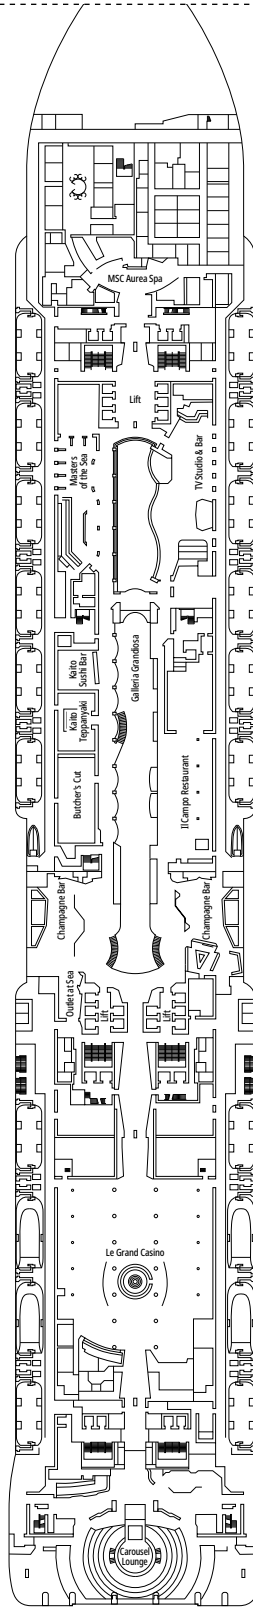

DECK PLANS & ACCOMMODATIONS

2.421 CABINS
6.334 GUESTS

MSC YACHT CLUB DUPLEX SUITE WITH WHIRLPOOL

LEGEND

▲	Sofa bed
◆	Double sofa bed
■	3 rd bed is a pullman bed
■ ■	3 rd and 4 th beds are pullman beds
● ●	Bunk bed or sofa that can be converted into bunk bed (3 rd and 4 th beds); bunk beds are not suitable for children under the age of 6.
↔	Connecting cabins
H	Cabin for guests with disabilities or reduced mobility
B	Cabin with bathtub
BS	Cabin with bathtub and shower
⦿	Cabin with obstructed view
⊞	Terrace with whirlpool bath
▒	Balcony with partial or lateral view
▒	Balcony with metal balustrade
▒	Balcony with half glass half metal balustrade

CABIN CATEGORIES

Cabin Category	Code	Capacity
MSC Yacht Club Royal Suite	YC3	15
MSC Yacht Club Duplex Suite with whirlpool	YJD	9-12
MSC Yacht Club Deluxe Suite	YC1	14-18
MSC Yacht Club Interior Suite	YIN	14-16
Grand Suite Aurea with terrace and whirlpool	SXJ	12
Premium Suite Aurea with terrace and whirlpool	SLJ	9-13
Premium Suite Aurea	SL1	9-14
Deluxe Balcony Aurea	BA	11-13
Deluxe Balcony	BR3	13-14
Deluxe Balcony	BR2	11-12
Deluxe Balcony	BR1	8-10
Deluxe Balcony with partial view	BP	8-14
Studio Balcony	BS	13-14
Premium Ocean View	OL2	9-11
Deluxe Ocean View	OR1	5
Junior Ocean View ^{°°}	OM2	8
Junior Ocean View with obstructed view ^{°°}	OO	8
Deluxe Interior	IR2	11-14
Deluxe Interior	IR1	5-10
Studio Interior [°]	IS	5-14

[°] Single cabin with reduced size bed (140x200cm).

^{°°} Reduced size bed (140x200cm).

- Our ships offer the possibility of combining 2 or 3 connecting cabins.
- All cabins have one double bed convertible to two single beds except for IS.
- 3rd and 4th beds available in all categories except for IS, OO, OM2, BS and YIN.
- 5th and 6th beds available in OL2 and SL1.
- Cabins 13265, 13376, 14235, 14278 have only bunk bed.

SPORTS BAR

GALLERIA GRANDIOSA

DECK 4
PICASSO

DECK 5
CARAVAGGIO

DECK 6
LEONARDO DA VINCI

DECK 7
MICHELANGELO

DECK 8
MONET

THÉÂTRE LA COMÉDIE