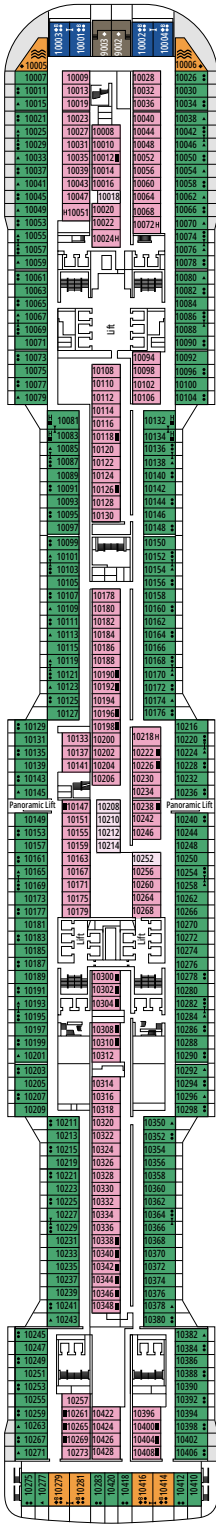

DECK 10
MIRÓ