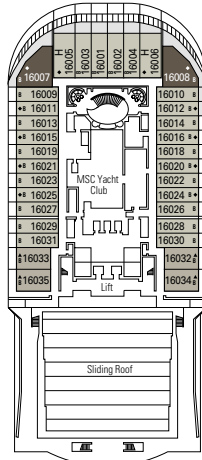

DECK PLANS & ACCOMMODATIONS

1.751 CABINS
4.345 GUESTS

MSC YACHT CLUB EXECUTIVE & FAMILY SUITE

LEGEND

▲	Sofa bed
◆	Double sofa bed
■	3 rd bed is a pullman bed
■ ■	3 rd and 4 th beds are pullman beds
↔	Connecting cabins
H	Cabin for guests with disabilities or reduced mobility
B	Cabin with bathtub
⦿	Cabin with obstructed view
◻	Cabin with panoramic sealed window
★	Juliet balcony (non-walkable area)
▒	Balcony with partial or lateral view
▒	Balcony with metal balustrade
▒	Balcony with half glass half metal balustrade

MSC FORMULA RACER

DECK 9
MINERVA

DECK 10
GIUNONE

DECK 11
IRIDE

DECK 12
AURORA

DECK 13
CUPIDO

GALAXY DISCO & RESTAURANT

MSC YACHT CLUB TOP SAIL LOUNGE

DECK 14
AFRODITE

DECK 15
MERCURIO

DECK 16
URANO

DECK 18
ELIOS