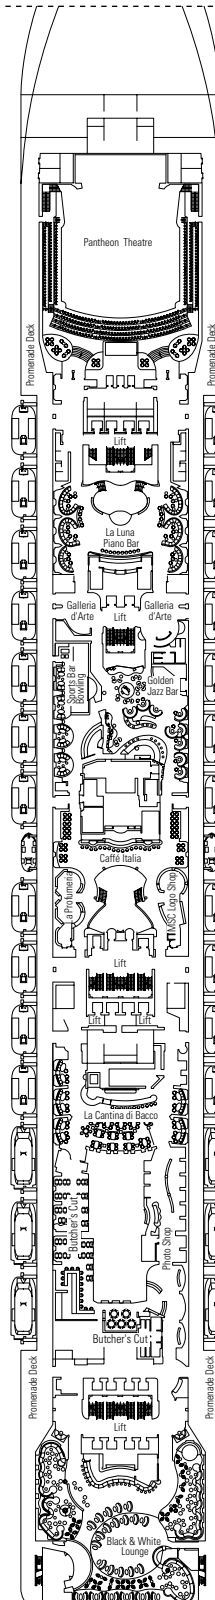

DECK PLANS & ACCOMMODATIONS

1.751 CABINS
4.345 GUESTS

MSC YACHT CLUB EXECUTIVE & FAMILY SUITE

LEGEND

▲	Sofa bed
◆	Double sofa bed
■	3 rd bed is a pullman bed
■ ■	3 rd and 4 th beds are pullman beds
↔	Connecting cabins
H	Cabin for guests with disabilities or reduced mobility
B	Cabin with bathtub
⦿	Cabin with obstructed view
◻	Cabin with panoramic sealed window
★	Juliet balcony (non-walkable area)
▒	Balcony with partial or lateral view
▒	Balcony with metal balustrade
▒	Balcony with half glass half metal balustrade

CABIN CATEGORIES

Cabin Category	Code	Occupancy
MSC Yacht Club Royal Suite	YC3	16
MSC Yacht Club Executive & Family Suite °	YC2	12
MSC Yacht Club Grand Suite	YCP	15-16
MSC Yacht Club Deluxe Suite	YC1	15-16
Grand Suite Aurea	SX	9-11
Premium Suite Aurea	SL1	10
Premium Suite Aurea with Sealed Window °	SLS	9-11
Deluxe Suite Aurea with Sealed Window °	SRS	9-11
Balcony Aurea	BA	9-13
Premium Balcony	BL3	12-13
Premium Balcony	BL2	10-11
Premium Balcony	BL1	10
Junior Balcony	BM2	10
Junior Balcony	BM1	10
Deluxe Balcony with partial view	BP	8-13
Premium Ocean View	OL1	5
Deluxe Ocean View	OR2	8-13
Junior Ocean View	OM2	8
Deluxe Interior	IR2	11-13
Deluxe Interior	IR1	5-10
Junior Interior	IM2	12-13
Junior Interior	IM1	8-11

° Sealed panoramic window.

- The ship offers the possibility to combine 2 or 3 connecting cabins with a max occupancy of 4 to 12 people.
- All cabins have one double bed convertible to two single beds.
- 3rd bed available in all categories except for IM1, IM2, OM2, BM1, BM2, SRS.
- 4th bed available in all categories except for IM1, IM2, OM2, BM1, BM2, SRS and YCP.

LA CANTINA DI BACCO

GOLDEN JAZZ BAR

DECK 4
ATLANTE

DECK 5
SATURNO

DECK 6
ZEUS

DECK 7
APOLLO

DECK 8
ARTEMIDE

BLACK & WHITE LOUNGE