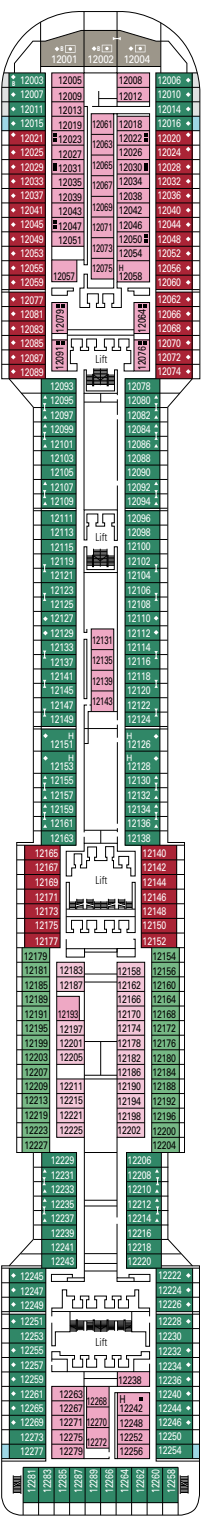

DECK 12
AURORA