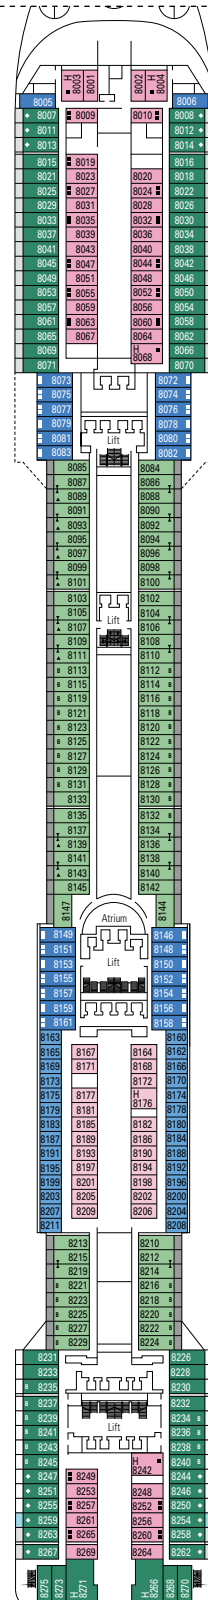

DECK PLANS & ACCOMMODATIONS

1.751 CABINS
4.345 GUESTS

MSC YACHT CLUB EXECUTIVE & FAMILY SUITE

LEGEND

▲	Sofa bed
◆	Double sofa bed
■	3 rd bed is a pullman bed
■ ■	3 rd and 4 th beds are pullman beds
↔	Connecting cabins
H	Cabin for guests with disabilities or reduced mobility
B	Cabin with bathtub
⦿	Cabin with obstructed view
◻	Cabin with panoramic sealed window
★	Juliet balcony (non-walkable area)
▒	Balcony with partial or lateral view
▒	Balcony with metal balustrade
▒	Balcony with half glass half metal balustrade

CABIN CATEGORIES

Cabin Category	Code	Occupancy
MSC Yacht Club Royal Suite	YC3	16
MSC Yacht Club Executive & Family Suite °	YC2	12
MSC Yacht Club Grand Suite	YCP	15-16
MSC Yacht Club Deluxe Suite	YC1	15-16
Grand Suite Aurea	SX	9-11
Premium Suite Aurea	SL1	10
Premium Suite Aurea with Sealed Window °	SLS	9-11
Deluxe Suite Aurea with Sealed Window °	SRS	9-11
Balcony Aurea	BA	9-13
Premium Balcony	BL3	12-13
Premium Balcony	BL2	10-11
Premium Balcony	BL1	10
Junior Balcony	BM2	10
Junior Balcony	BM1	10
Deluxe Balcony with partial view	BP	8-13
Premium Ocean View	OL1	5
Deluxe Ocean View	OR2	8-13
Junior Ocean View	OM2	8
Deluxe Interior	IR2	11-13
Deluxe Interior	IR1	5-10
Junior Interior	IM2	12-13
Junior Interior	IM1	8-11

° Sealed panoramic window.

- The ship offers the possibility to combine 2 or 3 connecting cabins with a max occupancy of 4 to 12 people.
- All cabins have one double bed convertible to two single beds.
- 3rd bed available in all categories except for IM1, IM2, OM2, BM1, BM2, SRS.
- 4th bed available in all categories except for IM1, IM2, OM2, BM1, BM2, SRS and YCP.

LA CANTINA DI BACCO

GOLDEN JAZZ BAR

DECK 4
ATLANTE

DECK 5
SATURNO

DECK 6
ZEUS

DECK 7
APOLLO

DECK 8
ARTEMIDE

BLACK & WHITE LOUNGE