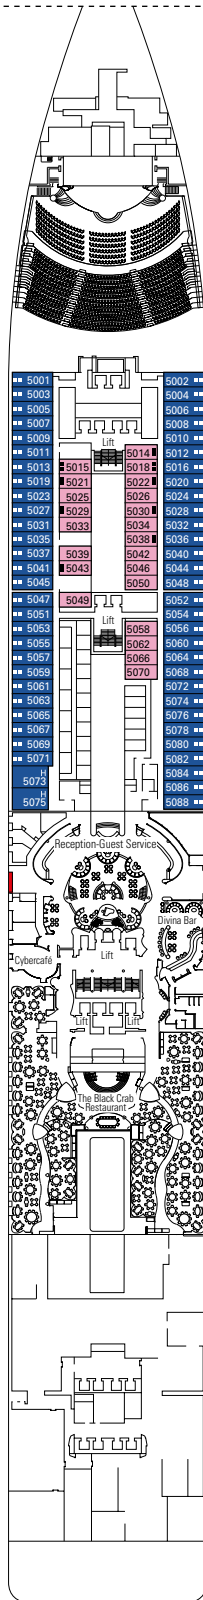

DECK PLANS & ACCOMMODATIONS

1.751 CABINS
4.345 GUESTS

MSC YACHT CLUB EXECUTIVE & FAMILY SUITE

LEGEND

▲	Sofa bed
◆	Double sofa bed
■	3 rd bed is a pullman bed
■ ■	3 rd and 4 th beds are pullman beds
↔	Connecting cabins
H	Cabin for guests with disabilities or reduced mobility
B	Cabin with bathtub
⦿	Cabin with obstructed view
◻	Cabin with panoramic sealed window
★	Juliet balcony (non-walkable area)
▒	Balcony with partial or lateral view
▒	Balcony with metal balustrade
▒	Balcony with half glass half metal balustrade

CABIN CATEGORIES

Cabin Category	Code	Occupancy
MSC Yacht Club Royal Suite	YC3	16
MSC Yacht Club Executive & Family Suite °	YC2	12
MSC Yacht Club Grand Suite	YCP	15-16
MSC Yacht Club Deluxe Suite	YC1	15-16
Grand Suite Aurea	SX	9-11
Premium Suite Aurea	SL1	10
Premium Suite Aurea with Sealed Window °	SLS	9-11
Deluxe Suite Aurea with Sealed Window °	SRS	9-11
Balcony Aurea	BA	9-13
Premium Balcony	BL3	12-13
Premium Balcony	BL2	10-11
Premium Balcony	BL1	10
Junior Balcony	BM2	10
Junior Balcony	BM1	10
Deluxe Balcony with partial view	BP	8-13
Premium Ocean View	OL1	5
Deluxe Ocean View	OR2	8-13
Junior Ocean View	OM2	8
Deluxe Interior	IR2	11-13
Deluxe Interior	IR1	5-10
Junior Interior	IM2	12-13
Junior Interior	IM1	8-11

° Sealed panoramic window.

- The ship offers the possibility to combine 2 or 3 connecting cabins with a max occupancy of 4 to 12 people.
- All cabins have one double bed convertible to two single beds.
- 3rd bed available in all categories except for IM1, IM2, OM2, BM1, BM2, SRS.
- 4th bed available in all categories except for IM1, IM2, OM2, BM1, BM2, SRS and YCP.

LA CANTINA DI BACCO

GOLDEN JAZZ BAR

DECK 4
ATLANTE

DECK 5
SATURNO

DECK 6
ZEUS

DECK 7
APOLLO

DECK 8
ARTEMIDE

BLACK & WHITE LOUNGE