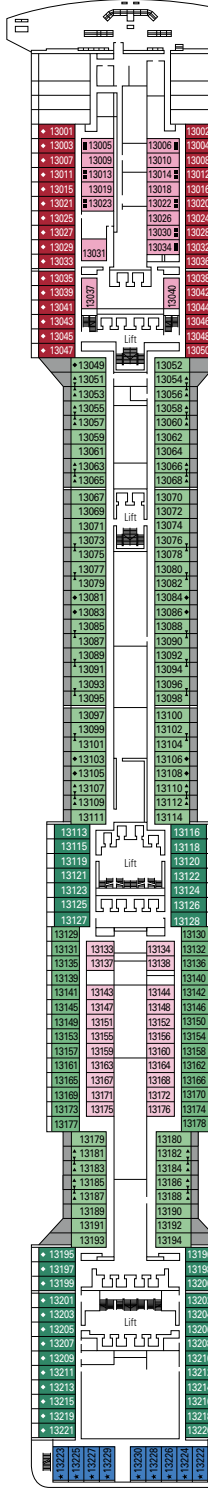

DECK PLANS & ACCOMMODATIONS

1.751 CABINS
4.345 GUESTS

MSC YACHT CLUB EXECUTIVE & FAMILY SUITE

LEGEND

▲	Sofa bed
◆	Double sofa bed
■	3 rd bed is a pullman bed
■ ■	3 rd and 4 th beds are pullman beds
↔	Connecting cabins
H	Cabin for guests with disabilities or reduced mobility
B	Cabin with bathtub
⦿	Cabin with obstructed view
◻	Cabin with panoramic sealed window
★	Juliet balcony (non-walkable area)
▒	Balcony with partial or lateral view
▒	Balcony with metal balustrade
▒	Balcony with half glass half metal balustrade

CABIN CATEGORIES

Cabin Category	Code	Occupancy
MSC Yacht Club Royal Suite	YC3	16
MSC Yacht Club Executive & Family Suite °	YC2	12
MSC Yacht Club Grand Suite	YCP	15-16
MSC Yacht Club Deluxe Suite	YC1	15-16
Grand Suite Aurea	SX	9-11
Premium Suite Aurea	SL1	10
Premium Suite Aurea with Sealed Window °	SLS	9-11
Deluxe Suite Aurea with Sealed Window °	SRS	9-11
Balcony Aurea	BA	9-13
Premium Balcony	BL3	12-13
Premium Balcony	BL2	10-11
Premium Balcony	BL1	10
Junior Balcony	BM2	10
Junior Balcony	BM1	10
Deluxe Balcony with partial view	BP	8-13
Premium Ocean View	OL1	5
Deluxe Ocean View	OR2	8-13
Junior Ocean View	OM2	8
Deluxe Interior	IR2	11-13
Deluxe Interior	IR1	5-10
Junior Interior	IM2	12-13
Junior Interior	IM1	8-11

MSC FORMULA RACER

DECK 9
MINERVA

DECK 10
GIUNONE

DECK 11
IRIDE

DECK 12
AURORA

DECK 13
CUPIDO

GALAXY DISCO & RESTAURANT

MSC YACHT CLUB TOP SAIL LOUNGE

DECK 14
AFRODITE

DECK 15
MERCURIO

DECK 16
URANO

DECK 18
ELIOS