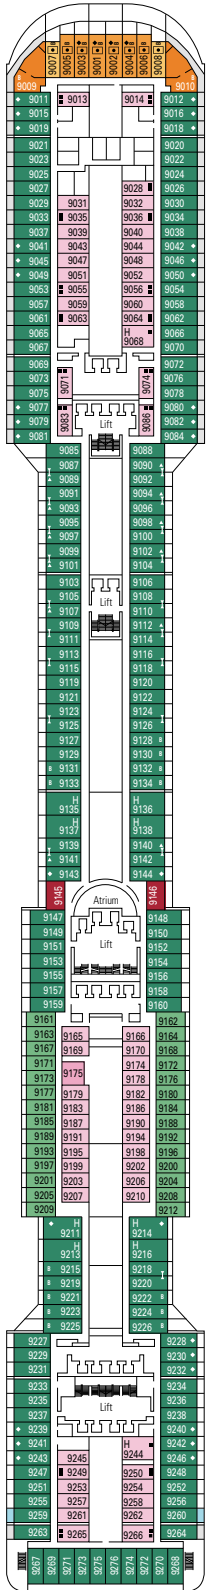

BLACK & WHITE LOUNGE

DECK 9
MINERVA