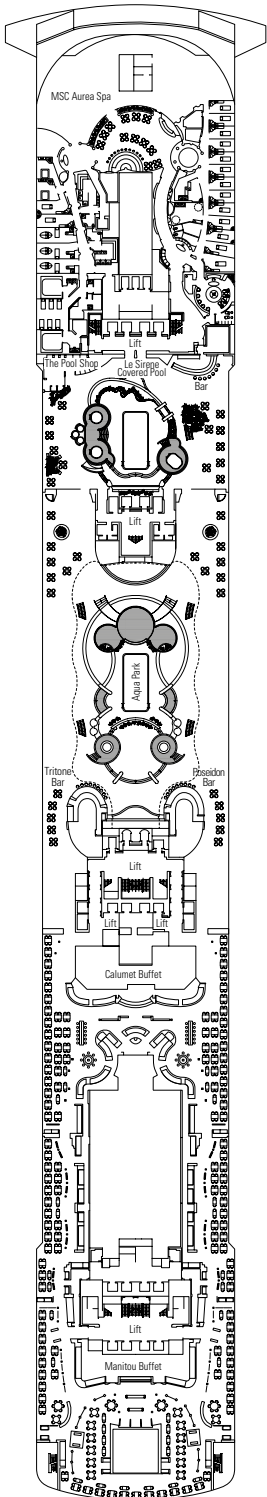

DECK PLANS & ACCOMMODATIONS

1.751 CABINS
4.345 GUESTS

MSC YACHT CLUB EXECUTIVE & FAMILY SUITE

LEGEND

▲	Sofa bed
◆	Double sofa bed
■	3 rd bed is a pullman bed
■ ■	3 rd and 4 th beds are pullman beds
↔	Connecting cabins
H	Cabin for guests with disabilities or reduced mobility
B	Cabin with bathtub
⦿	Cabin with obstructed view
◻	Cabin with panoramic sealed window
★	Juliet balcony (non-walkable area)
▒	Balcony with partial or lateral view
▒	Balcony with metal balustrade
▒	Balcony with half glass half metal balustrade

CABIN CATEGORIES

Cabin Category	Code	Occupancy
MSC Yacht Club Royal Suite	YC3	16
MSC Yacht Club Executive & Family Suite °	YC2	12
MSC Yacht Club Grand Suite	YCP	15-16
MSC Yacht Club Deluxe Suite	YC1	15-16
Grand Suite Aurea	SX	9-11
Premium Suite Aurea	SL1	10
Premium Suite Aurea with Sealed Window °	SLS	9-11
Deluxe Suite Aurea with Sealed Window °	SRS	9-11
Balcony Aurea	BA	9-13
Premium Balcony	BL3	12-13
Premium Balcony	BL2	10-11
Premium Balcony	BL1	10
Junior Balcony	BM2	10
Junior Balcony	BM1	10
Deluxe Balcony with partial view	BP	8-13
Premium Ocean View	OL1	5
Deluxe Ocean View	OR2	8-13
Junior Ocean View	OM2	8
Deluxe Interior	IR2	11-13
Deluxe Interior	IR1	5-10
Junior Interior	IM2	12-13
Junior Interior	IM1	8-11

MSC FORMULA RACER

DECK 9
MINERVA

DECK 10
GIUNONE

DECK 11
IRIDE

DECK 12
AURORA

DECK 13
CUPIDO

GALAXY DISCO & RESTAURANT

MSC YACHT CLUB TOP SAIL LOUNGE

DECK 14
AFRODITE

DECK 15
MERCURIO

DECK 16
URANO

DECK 18
ELIOS