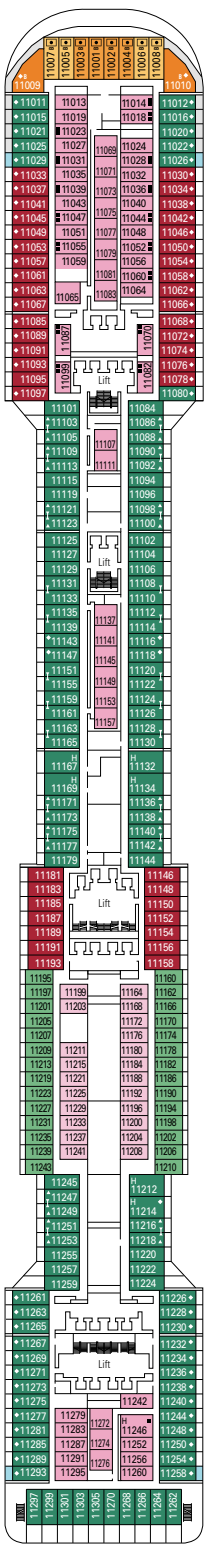

DECK 11
IRIDE