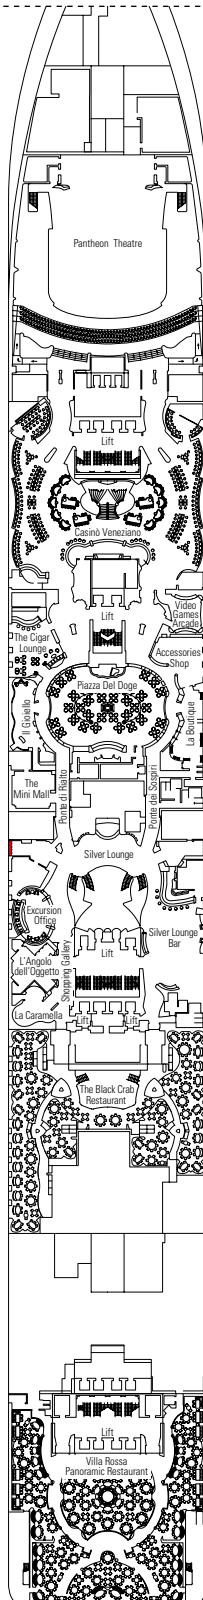

DECK PLANS & ACCOMMODATIONS

1.751 CABINS
4.345 GUESTS

MSC YACHT CLUB EXECUTIVE & FAMILY SUITE

LEGEND

▲	Sofa bed
◆	Double sofa bed
■	3 rd bed is a pullman bed
■ ■	3 rd and 4 th beds are pullman beds
↔	Connecting cabins
H	Cabin for guests with disabilities or reduced mobility
B	Cabin with bathtub
⦿	Cabin with obstructed view
◻	Cabin with panoramic sealed window
★	Juliet balcony (non-walkable area)
▒	Balcony with partial or lateral view
▒	Balcony with metal balustrade
▒	Balcony with half glass half metal balustrade

CABIN CATEGORIES

Cabin Category	Code	Occupancy
MSC Yacht Club Royal Suite	YC3	16
MSC Yacht Club Executive & Family Suite °	YC2	12
MSC Yacht Club Grand Suite	YCP	15-16
MSC Yacht Club Deluxe Suite	YC1	15-16
Grand Suite Aurea	SX	9-11
Premium Suite Aurea	SL1	10
Premium Suite Aurea with Sealed Window °	SLS	9-11
Deluxe Suite Aurea with Sealed Window °	SRS	9-11
Balcony Aurea	BA	9-13
Premium Balcony	BL3	12-13
Premium Balcony	BL2	10-11
Premium Balcony	BL1	10
Junior Balcony	BM2	10
Junior Balcony	BM1	10
Deluxe Balcony with partial view	BP	8-13
Premium Ocean View	OL1	5
Deluxe Ocean View	OR2	8-13
Junior Ocean View	OM2	8
Deluxe Interior	IR2	11-13
Deluxe Interior	IR1	5-10
Junior Interior	IM2	12-13
Junior Interior	IM1	8-11

° Sealed panoramic window.

- The ship offers the possibility to combine 2 or 3 connecting cabins with a max occupancy of 4 to 12 people.
- All cabins have one double bed convertible to two single beds.
- 3rd bed available in all categories except for IM1, IM2, OM2, BM1, BM2, SRS.
- 4th bed available in all categories except for IM1, IM2, OM2, BM1, BM2, SRS and YCP.

LA CANTINA DI BACCO

GOLDEN JAZZ BAR

DECK 4
ATLANTE

DECK 5
SATURNO

DECK 6
ZEUS

DECK 7
APOLLO

DECK 8
ARTEMIDE

BLACK & WHITE LOUNGE