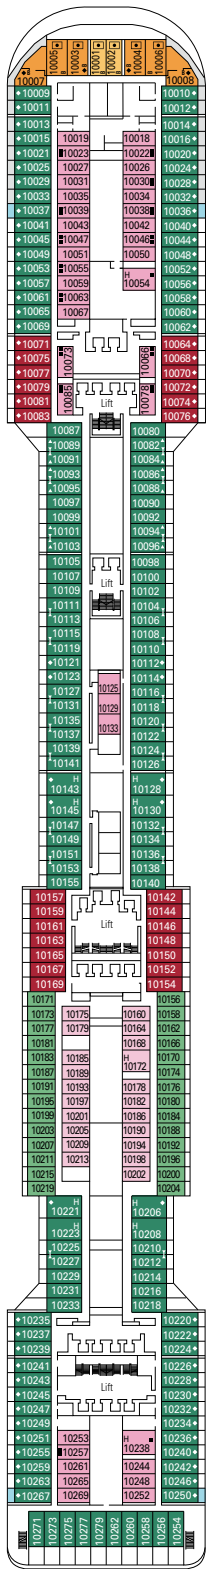

DECK 10
GIUNONE