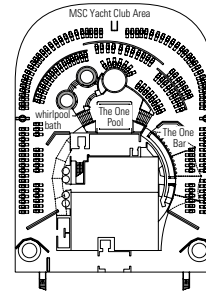

DECK PLANS & ACCOMMODATIONS

1.751 CABINS
4.345 GUESTS

MSC YACHT CLUB EXECUTIVE & FAMILY SUITE

LEGEND

▲	Sofa bed
◆	Double sofa bed
■	3 rd bed is a pullman bed
■ ■	3 rd and 4 th beds are pullman beds
↔	Connecting cabins
H	Cabin for guests with disabilities or reduced mobility
B	Cabin with bathtub
⦿	Cabin with obstructed view
◻	Cabin with panoramic sealed window
★	Juliet balcony (non-walkable area)
▒	Balcony with partial or lateral view
▒	Balcony with metal balustrade
▒	Balcony with half glass half metal balustrade

CABIN CATEGORIES

Cabin Category	Code	Occupancy
MSC Yacht Club Royal Suite	YC3	16
MSC Yacht Club Executive & Family Suite °	YC2	12
MSC Yacht Club Grand Suite	YCP	15-16
MSC Yacht Club Deluxe Suite	YC1	15-16
Grand Suite Aurea	SX	9-11
Premium Suite Aurea	SL1	10
Premium Suite Aurea with Sealed Window °	SLS	9-11
Deluxe Suite Aurea with Sealed Window °	SRS	9-11
Balcony Aurea	BA	9-13
Premium Balcony	BL3	12-13
Premium Balcony	BL2	10-11
Premium Balcony	BL1	10
Junior Balcony	BM2	10
Junior Balcony	BM1	10
Deluxe Balcony with partial view	BP	8-13
Premium Ocean View	OL1	5
Deluxe Ocean View	OR2	8-13
Junior Ocean View	OM2	8
Deluxe Interior	IR2	11-13
Deluxe Interior	IR1	5-10
Junior Interior	IM2	12-13
Junior Interior	IM1	8-11

MSC FORMULA RACER

DECK 9
MINERVA

DECK 10
GIUNONE

DECK 11
IRIDE

DECK 12
AURORA

DECK 13
CUPIDO

GALAXY DISCO & RESTAURANT

MSC YACHT CLUB TOP SAIL LOUNGE

DECK 14
AFRODITE

DECK 15
MERCURIO

DECK 16
URANO

DECK 18
ELIOS